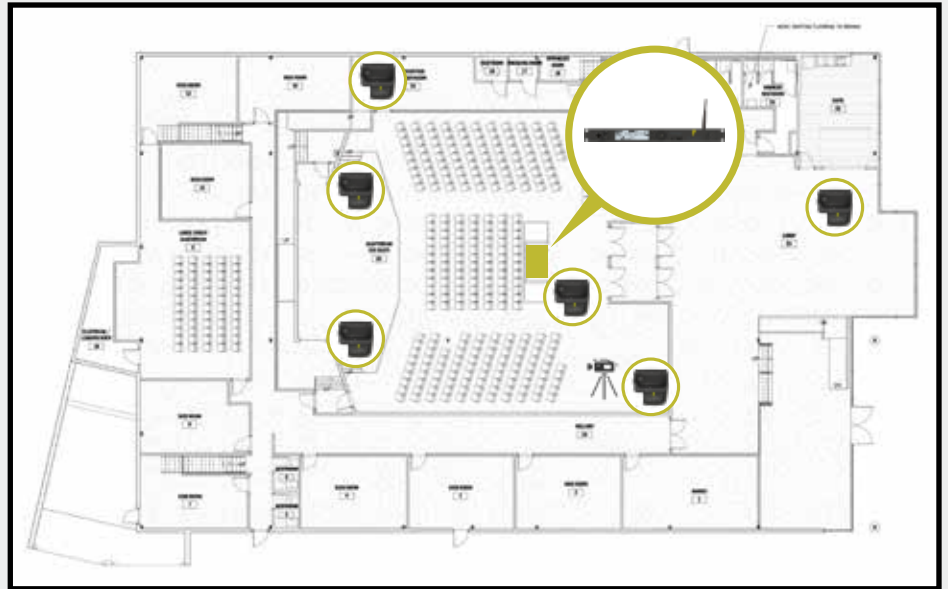

CB2 HOUSE OF WORSHIP APPLICATION

The CrewCom CB2 is an excellent stand-alone wireless intercom system or can serve as a complement to existing wired intercom to provide mobility to users such as stage managers and camera operators. The system's simplicity, along with exceptional audio make CB2 the perfect choice in applications such as house of worship where an affordable, yet powerful intercom solution is needed.