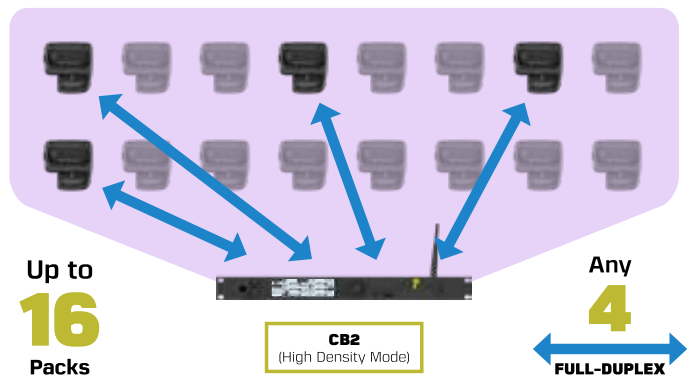

HIGH DENSITY MODE

SMARTBOOM HEADSETS

The SmartBoom® headsets are a line of communications headsets that incorporate a convenient flip-up microphone muting feature and are specifically designed for exceptional comfort, flexibility, and durability as needed in the most demanding professional environments.

Scan to LEARN MORE about CrewCom CB2

SMARTBOOM® ON/OFF OPERATION
AMBIDEXTROUS DESIGN
(Left or Right Side Boom)