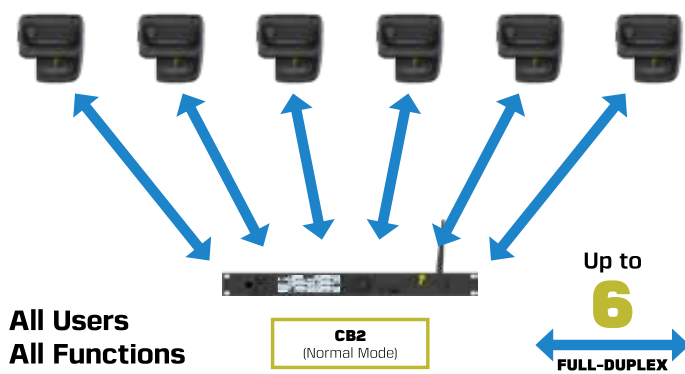

NORMAL MODE